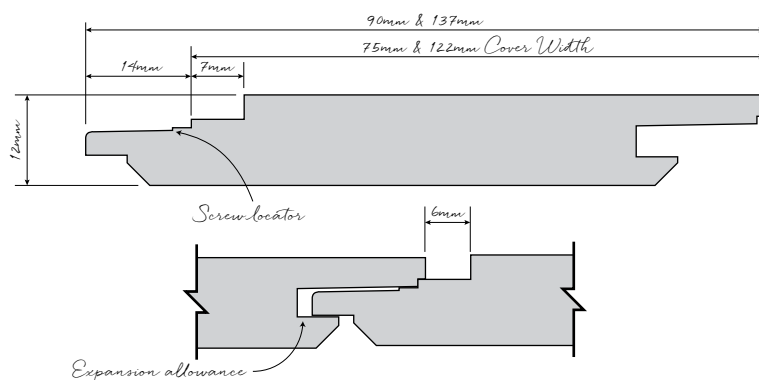

Diagram Drawings

Shadow Line