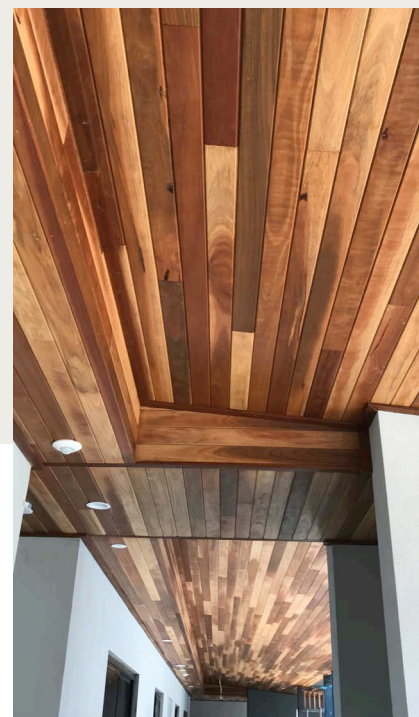

woodLINE

comptemporary timber lining **BY HURFORD'S**

QUALITY TIMBER PRODUCTS

WOODLINE

contemporary timber lining BY HURFORD'S

woodLINE brings a modern contemporary style to an interior or undercover patio space and can be installed vertically, horizontally or diagonally. The hidden tongue and groove joining system allows a quick and easy install with a line indicating where to nail. Not only does woodLINE look impressive, but it also provides a texture element in a selection of Australian hardwood timber species – Blackbutt, Brush Box, Grey Ironbark, Silvertop, Spotted Gum and Sydney Blue Gum.

woodLINE is reversible with a choice of 2 profiles – Shadow Line or Open VJ. The popular Shadow Line profile presents with a sleek edged join, making a stylish statement throughout a home. The Open VJ profile is a classic design, delivering a traditional look in a contemporary home.

Product Specification

SPECIES: * Blackbutt, Brush Box, Grey Ironbark, Silvertop, Spotted Gum and Sydney Blue Gum

SIZES: 75 x 12mm, 122 x 12mm. * Blackbutt available only in size 75 x 12mm

LENGTH: Random (.6 to 4.5 in length)