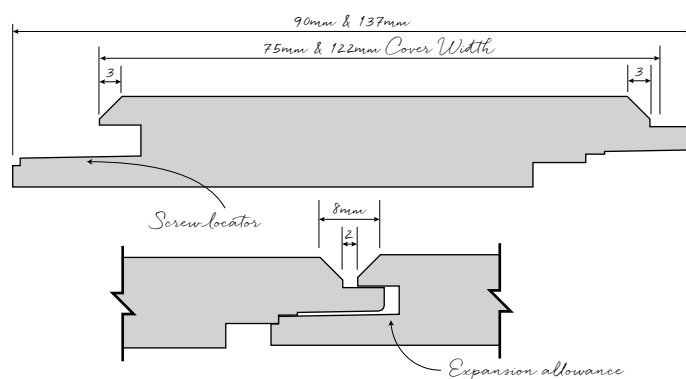

Open VJ

One of the simplest ways you can help protect our forests is to look for PEFC certified suppliers. It means that the forest-based material product comes from a PEFC certified forest. This is a forest that is managed in line with the world standard environmental requirements. Hurford's are a PEFC certified manufacturer and supplier.

QUALITY TIMBER PRODUCTS

QLD (07) 3442 6300
VIC & TAS (03) 8794 3300
NSW & ACT (02) 4646 1406
SA & NT (08) 8376 6694
WA 0448 132 955

E: info@hurfordwholesale.com.au
W: www.hurfordwholesale.com.au