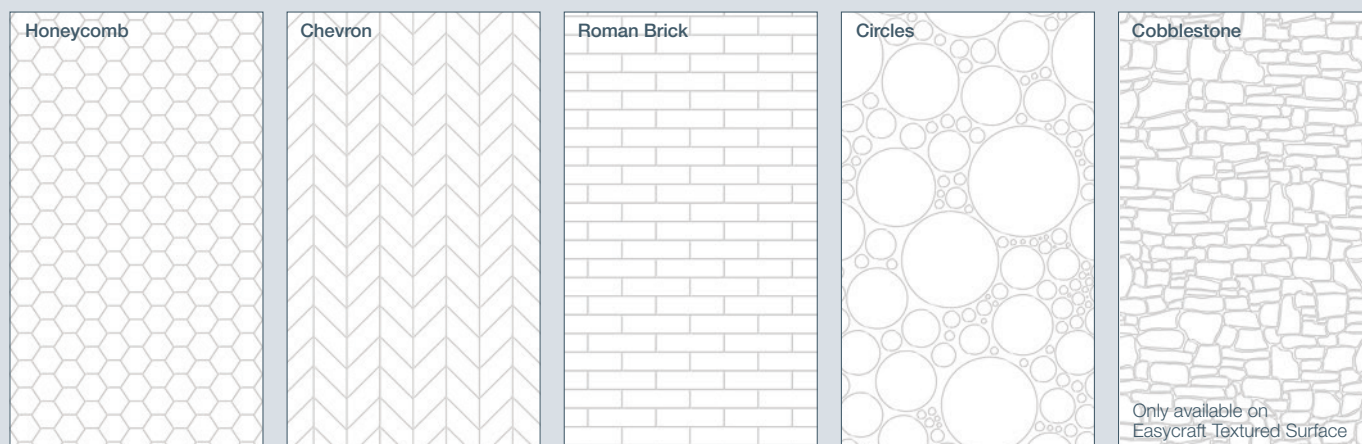

Decorative Wall Linings

Easycraft's new **Expression Series** offers a range of decorative finishes which provide the latest in contemporary styling, offering stunning and versatile aesthetics in any project. Create your desired atmosphere and bold design features with patterns that will suit a variety of spaces.

expression series

Easycraft Expression Series Profile Options

Add a touch of timber with our striking veneers. Available in a raw or clear lacquer finish, our range of veneers will be sure to impress and make a big impact.

American Oak Veneer

Veneer	Pattern	Length	Width	Thickness	Weight (7.2 kg/m ²)	Raw Finish Code	Application	Features
RAW & CLEAR FINISH	Honeycomb	2400mm	1200mm	10mm	21kg/sheet	EX24 AO-HOC	GP	EJ RA FR
	Chevron	2400mm	1200mm	10mm	21kg/sheet	EX24 AO-CHE	GP	EJ RA FR
	Roman Brick	2400mm	1200mm	10mm	21kg/sheet	EX24 AO-ROM	GP	EJ RA FR
	Circles	2400mm	1200mm	10mm	21kg/sheet	EX24 AO-CIR	GP	EJ RA FR
	Pattern	Length	Width	Thickness	Weight (7.2 kg/m ²)	Clear Finish Code	Application	Features
	Honeycomb	2400mm	1200mm	10mm	21kg/sheet	EX24 AO-HOC-CF	GP	EJ CL FR
	Chevron	2400mm	1200mm	10mm	21kg/sheet	EX24 AO-CHE-CF	GP	EJ CL FR
	Roman Brick	2400mm	1200mm	10mm	21kg/sheet	EX24 AO-ROM-CF	GP	EJ CL FR
Circles	2400mm	1200mm	10mm	21kg/sheet	EX24 AO-CIR-CF	GP	EJ CL FR	