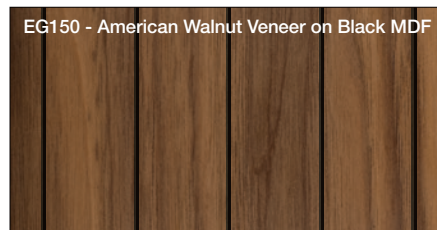

Decorative Wall Linings

The **Expression Black Series** combines the warmth of a classic timber veneer with a bold striking black profile design. It will create a visually impressive backdrop to any residential or commercial application.

expression black series

Easycraft Expression Black Series Profile Options

Caprio

Herringbone

EG150

VJ150

EL150

Available Base Boards

VJ150 - American Oak Veneer on Black MDF

EG150 - American Walnut Veneer on Black MDF

EL150 - Feature Blackbutt Veneer on Black MDF

Herringbone - American Oak Veneer on Black MDF

Caprio - American Walnut Veneer on Black MDF

Product features:

- Available in five decorative profiles
- Three distinct veneer finishes to choose from
- Option to finish raw or with a clear lacquer
- Veneer face on Black MDF base with lower grade on back
- Hidden tongue & groove *easyjoin* system