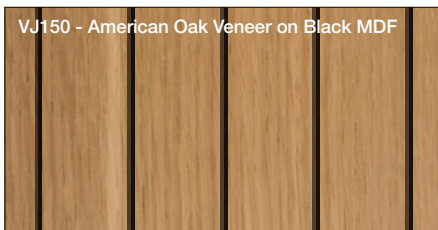

Decorative Wall Linings

The **Expression Black Series** combines the warmth of a classic timber veneer with a bold striking black profile design. It will create a visually impressive backdrop to any residential or commercial application.

expression black series

Easycraft Expression Black Series Profile Options

Caprio

Herringbone

EG150

VJ150

EL150

Available Base Boards

VJ150 - American Oak Veneer on Black MDF

EG150 - American Walnut Veneer on Black MDF

EL150 - Feature Blackbutt Veneer on Black MDF

Herringbone - American Oak Veneer on Black MDF

Caprio - American Walnut Veneer on Black MDF

Product features:

- Available in five decorative profiles
- Three distinct veneer finishes to choose from
- Option to finish raw or with a clear lacquer
- Veneer face on Black MDF base with lower grade on back
- Hidden tongue & groove *easyjoin* system