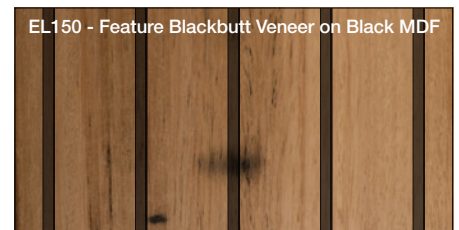

Decorative Wall Linings

The **Expression Black Series** combines the warmth of a classic timber veneer with a bold striking black profile design. It will create a visually impressive backdrop to any residential or commercial application.

expression black series

Easycraft Expression Black Series Profile Options

Caprio

Herringbone

EG150

VJ150

EL150

Available Base Boards

VJ150 - American Oak Veneer on Black MDF

EG150 - American Walnut Veneer on Black MDF

EL150 - Feature Blackbutt Veneer on Black MDF

Herringbone - American Oak Veneer on Black MDF

Caprio - American Walnut Veneer on Black MDF

Product features:

- Available in five decorative profiles
- Three distinct veneer finishes to choose from
- Option to finish raw or with a clear lacquer
- Veneer face on Black MDF base with lower grade on back
- Hidden tongue & groove *easyjoin* system