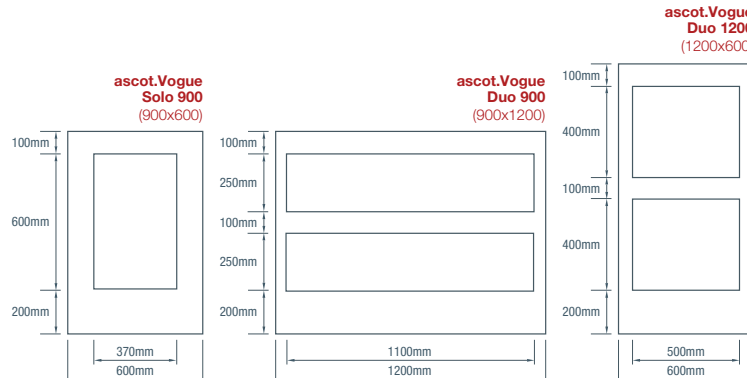

## Product features:

- Panel backing is primed to reverse for a smooth finish option.
- Made in Australia using all Australian grown species
- Consistent board surface, no knot holes, splitting or splinters
- Features decorative profile to product face
- Hidden tongue & groove *easyjoin* system

Ascot Panel Type	Thickness	Length	Width	Product Codes	Application	Features
Solo 900	9mm	900mm	600mm	ASVG 90x60	GP	PR EJ
Duo 900	9mm	900mm	1200mm	ASVG 90x120	GP	PR EJ
Duo 1200	9mm	1200mm	600mm	ASVG 120x60	GP	PR EJ

**Note:** All dimensions presented are nominal sizes subject to manufacturing variances.